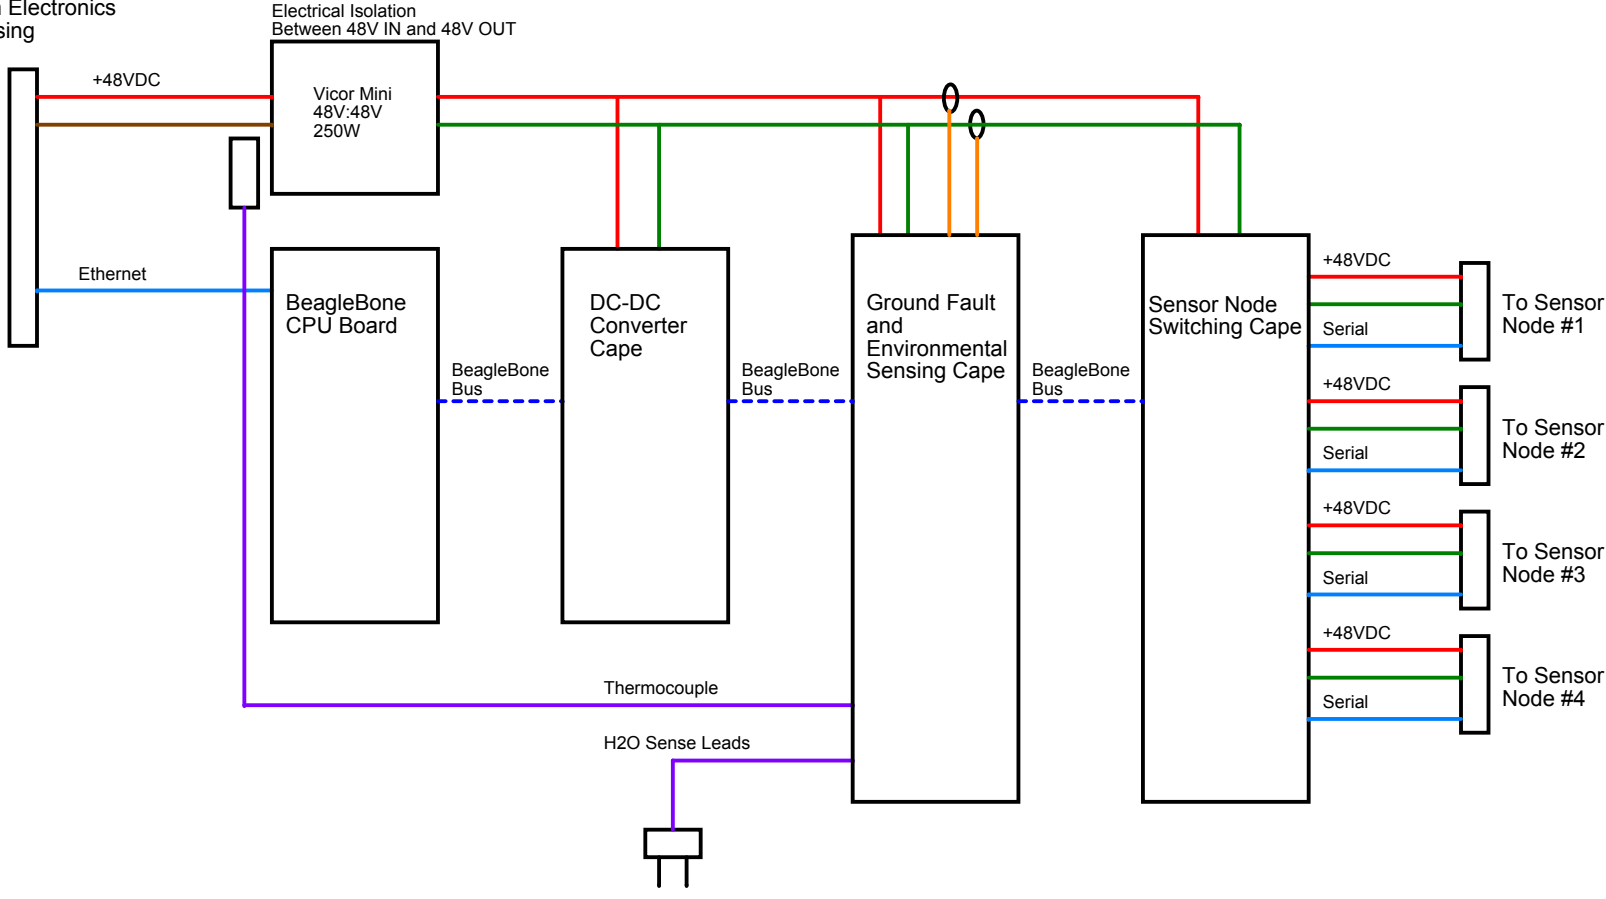

From swFOCE
Main Electronics
Housing

MONTEREY BAY AQUARIUM RESEARCH INSTITUTE
 7700 SANDHOLDT ROAD
 MOSS LANDING, CA 95039
 (831) 775-1700 www.mbari.org
 Copyright MBARI 2000

| | | | | |
|--|--------------------------|----------------------|---------------------|--------------|
| Title swFOCE Gateway Node Block Diagram | | | | Number <Doc> |
| Size B | Engineer Chad Key | Layout <Layout Eng.> | Filename <Filename> | Rev B |
| Date: Tuesday, June 24, 2014 | | Sheet 1 of 1 | | |