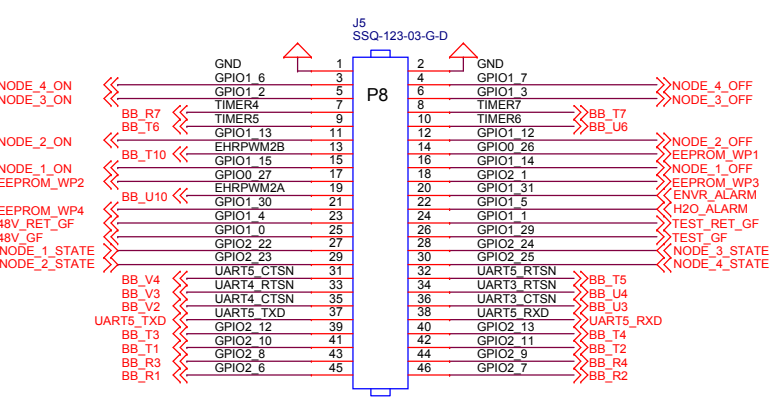

Optional Aux Power Supply

MONTEREY BAY AQUARIUM RESEARCH INSTITUTE
 7700 SANDHOLDT ROAD
 MOSS LANDING, CA 95039
 (831) 775-1700 www.mbari.org
 Copyright MBARI 2000

Title Gateway Node DC-DC Converter Cape		Number <Doc>	
Size Engineer Chad Key	Layout <Layout Eng.>	Filename <Filename>	Rev C
Date: Monday, June 23, 2014	Sheet 1 of 1		