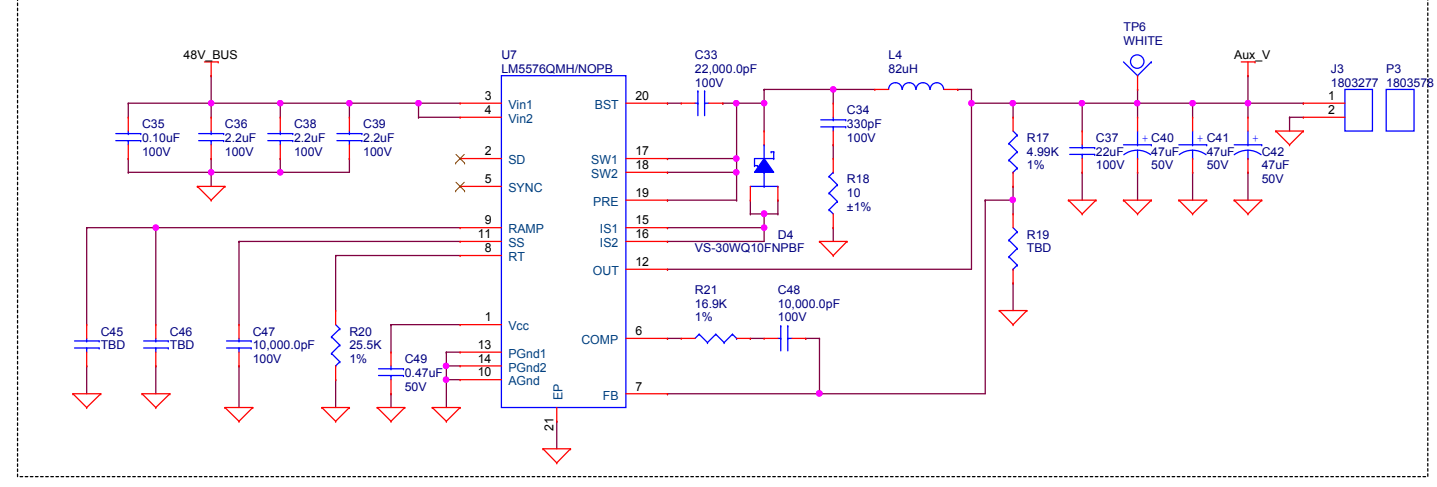

Optional Aux Power Supply

MONTEREY BAY AQUARIUM RESEARCH INSTITUTE
 7700 SANDHOLDT ROAD
 MOSS LANDING, CA 95039
 (831) 775-1700 www.mbari.org
 Copyright MBARI 2000

Title Gateway Node DC-DC Converter Cape		Number <Doc>	
Size Engineer Chad Key	Layout <Layout Eng.>	Filename <Filename>	Rev C
Date: Monday, June 23, 2014	Sheet 1 of 1		