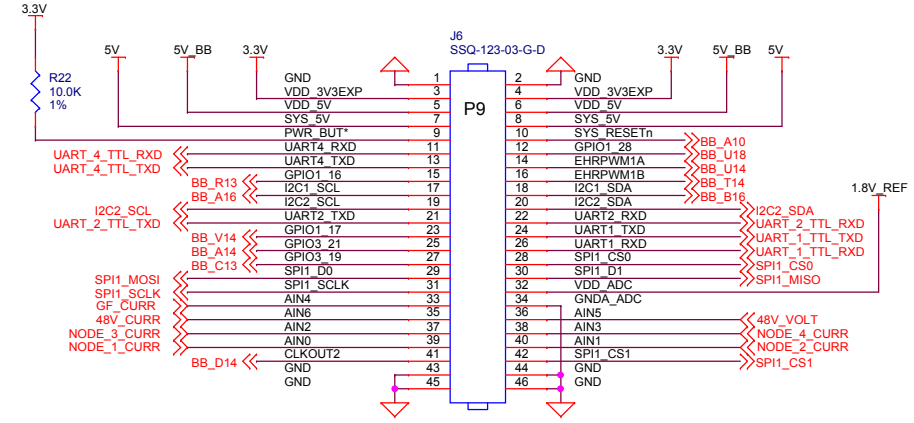

Optional Aux Power Supply

MONTEREY BAY AQUARIUM RESEARCH INSTITUTE
 7700 SANDHOLDT ROAD
 MOSS LANDING, CA 95039
 (831) 775-1700 www.mbari.org
 Copyright MBARI 2000

Title Gateway Node DC-DC Converter Cape		Number <Doc>	
Size Engineer Chad Key	Layout <Layout Eng.>	Filename <Filename>	Rev C
Date: Monday, June 23, 2014	Sheet 1 of 1		